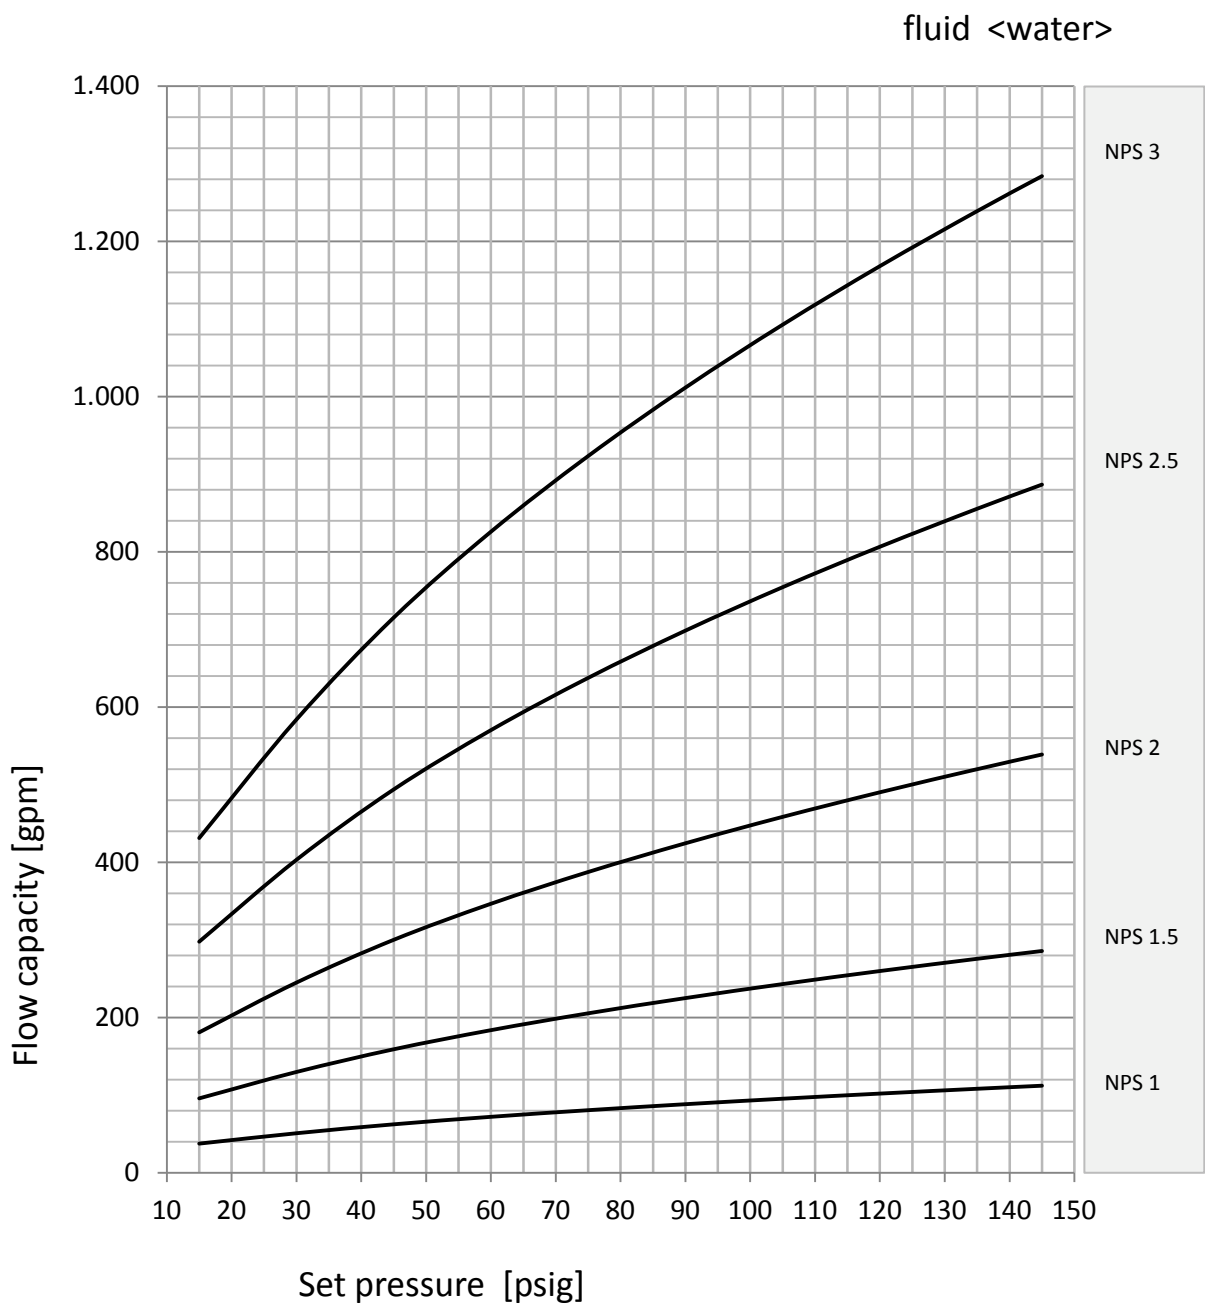

## Discharge capacity

ASME Safety relief valve

33551 33651

## Discharge capacity

ASME Safety relief valve

33551 33651

fluid <water>