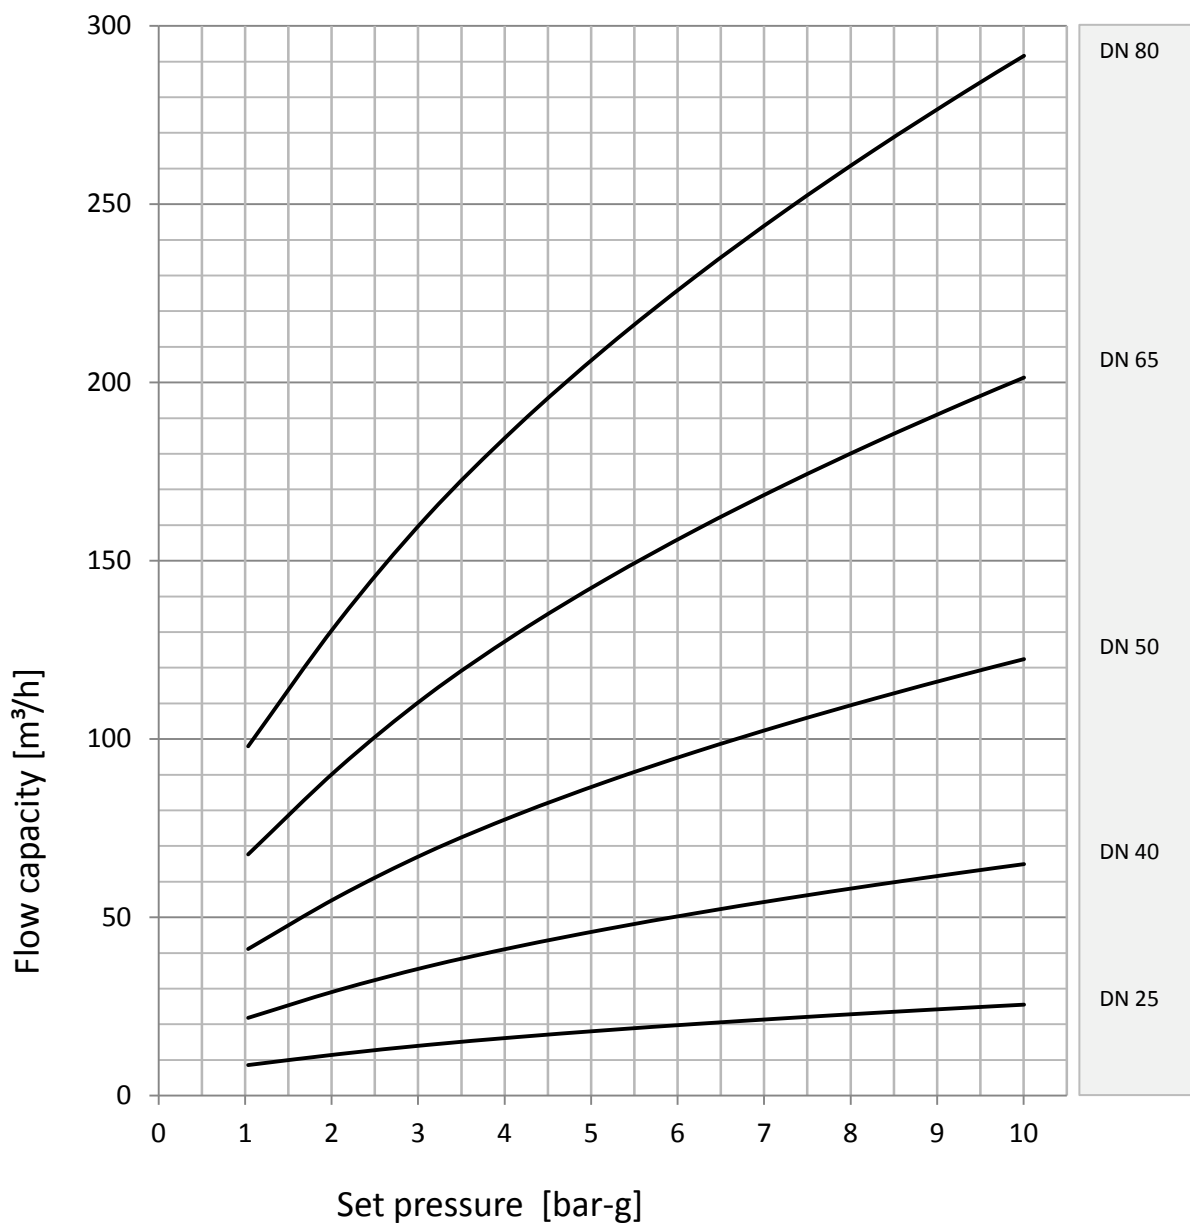

## Discharge capacity

ASME Safety relief valve

33551 33651

## Discharge capacity

ASME Safety relief valve

33551 33651

fluid <water>