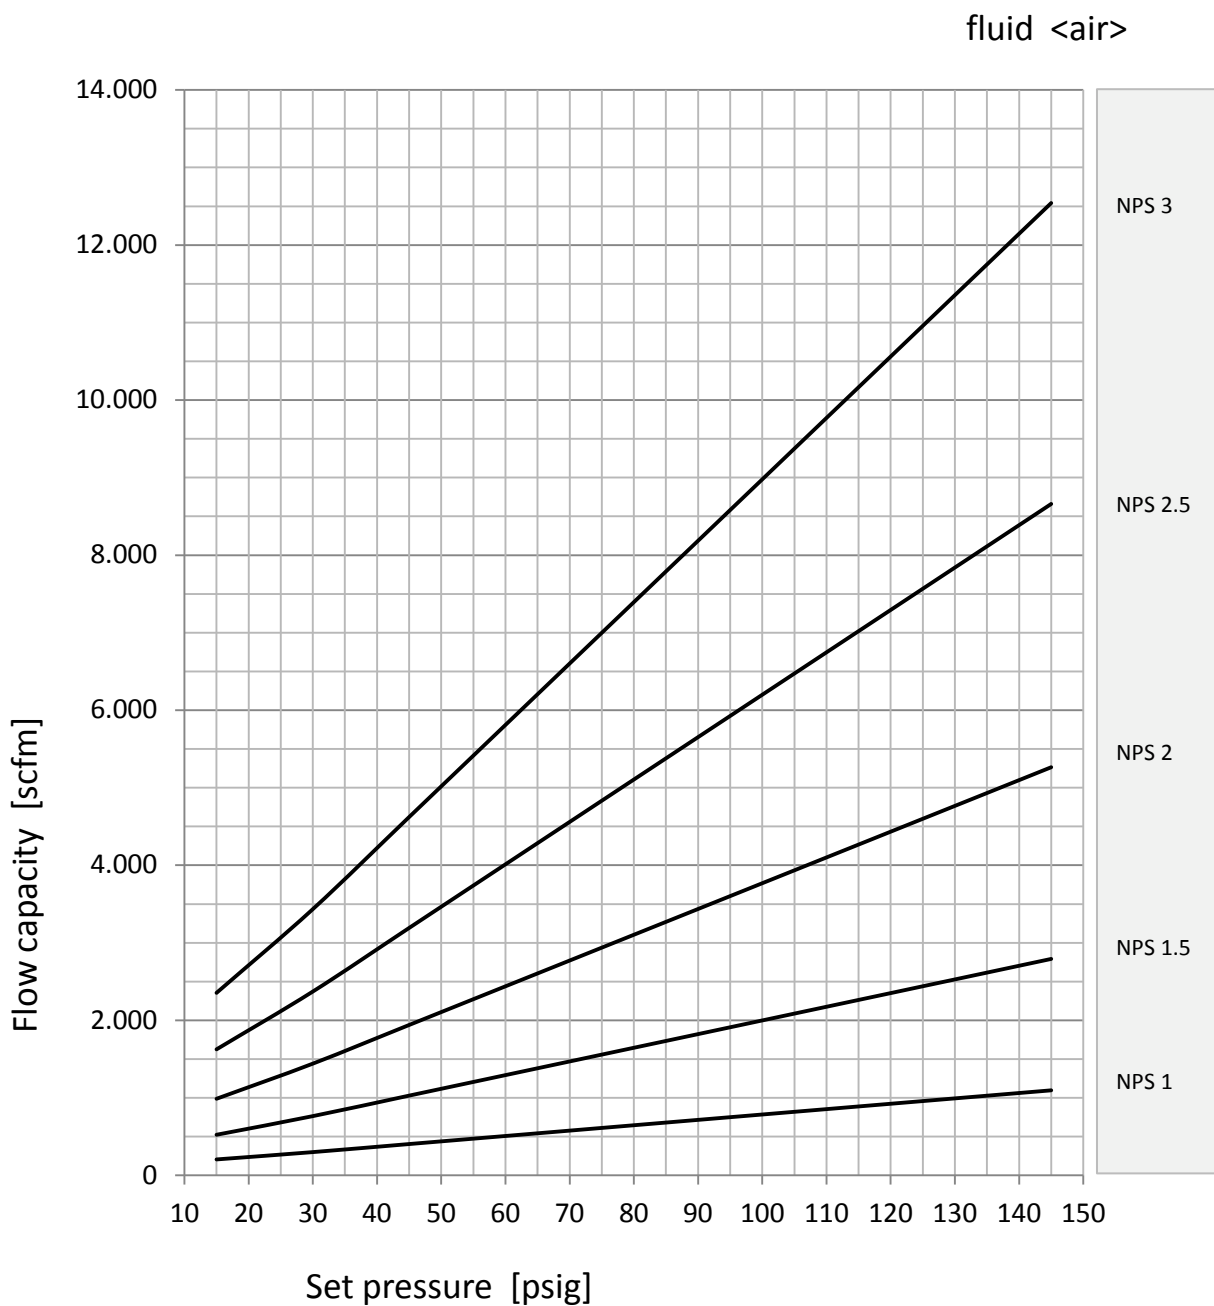

## Discharge capacity

ASME Safety relief valve

33551 33651

## Discharge capacity

ASME Safety relief valve

33551 33651

fluid <water>